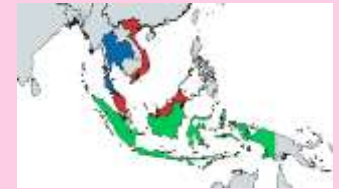

Asia

Constellation: APME South East Asia C5

Thailand, Vietnam, Malaysia, Indonesia

NEEDS

Continent: **Asia**

Constellation: **APME South East Asia C5**

Country: **Thailand**

Cry of the Earth

- air pollution
- water pollution from organic and factory wastes
- water scarcity
- land subsidence in Bangkok due to water table depletion
- droughts
- deforestation
- soil erosion
- wildlife threatened by illegal hunting

Cry of the Poor

- very high risk of food and waterborn infectious diseases
- estimated 3.5 million stateless persons.
- source, transit, and destination country for men, women, and children subjected to forced labor and sex trafficking
- violence associated with ethno-nationalist insurgency in southern Malay-Muslim majority provinces.

Continent: **Asia**

Constellation: **APME South East Asia C5**

Country: **Indonesia**

Cry of the Earth

- major concentration population in the island of Java, considered one of the most densely populated places on earth
- occasional flooding
- severe droughts
- tsunamis
- forest fires
- Large-scale deforestation (much of it illegal) and related wildfires cause heavy smog.
- over-exploitation of marine resources
- Environmental problems associated with rapid urbanization and economic development: air pollution, traffic congestion, garbage management
- unreliable water and waste management services
- water pollution from industrial waste and sewage